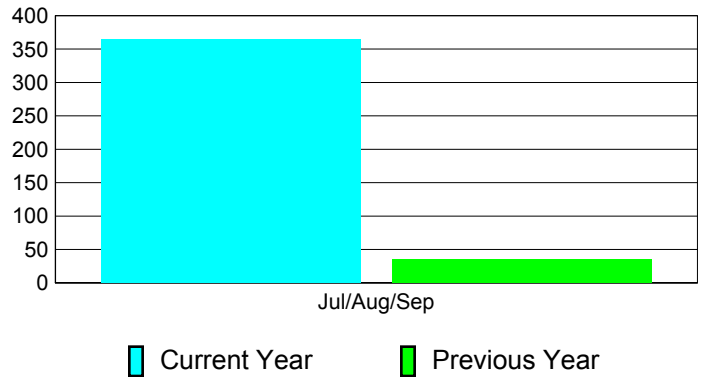

Comparison of Membership Gain/Loss

Current Year Compared to the Previous Year