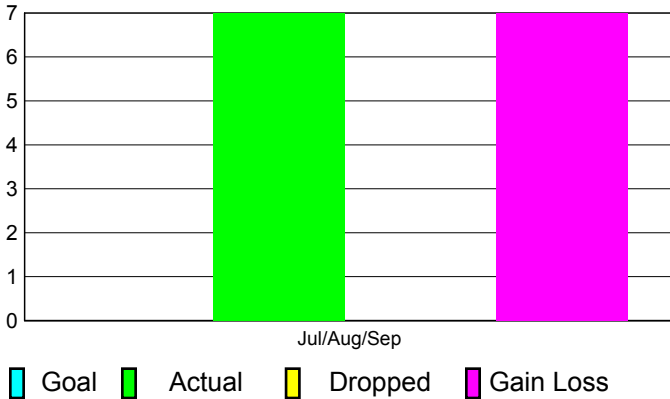

2011-2012 GMT Reports for District (or Undistricted) **District 324C2**

GMT: M NAGARAJAN

Location: INDIA

GMT CA: 6

CLUBS

Club Results
2011-2012

Clubs
2010-2011

Month	New Club Goal	Actual New Clubs	Actual Dropped Clubs	Gain/Loss of Clubs	Gain/Loss of Clubs
Jul/Aug/Sep		7	0	7	0
Totals		7	0	7	0

Club Results 2011-2012

Goal, New, Dropped, Gain/Loss

Comparison of Club Gain/Loss

Current Year Compared to the Previous Year

YTD Status Quo Clubs 2011-2012

Status Quo Clubs Compared to Status Quo Members

MEMBERSHIP