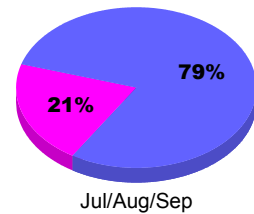

Membership Results
2011-2012

Membership
2010-2011

Month	Net Memb Goal	Actual New Memb	Actual Dropped Memb	Gain/Loss of Memb	Gain/Loss of Memb
Jul/Aug/Sep		403	-38	365	35
Totals		403	-38	365	35

Membership Results 2011-2012

Goal, New, Dropped, Gain/Loss

Comparison of Membership Gain/Loss

Current Year Compared to the Previous Year

Gender Comparison 2011-2012

■ Male ■ Female