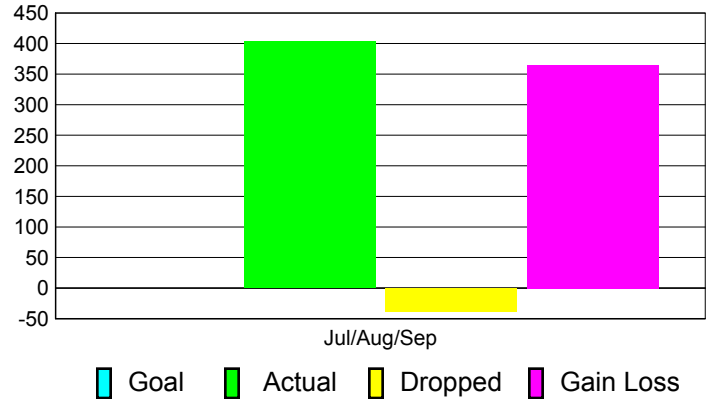

Membership Results 2011-2012

Goal, New, Dropped, Gain/Loss